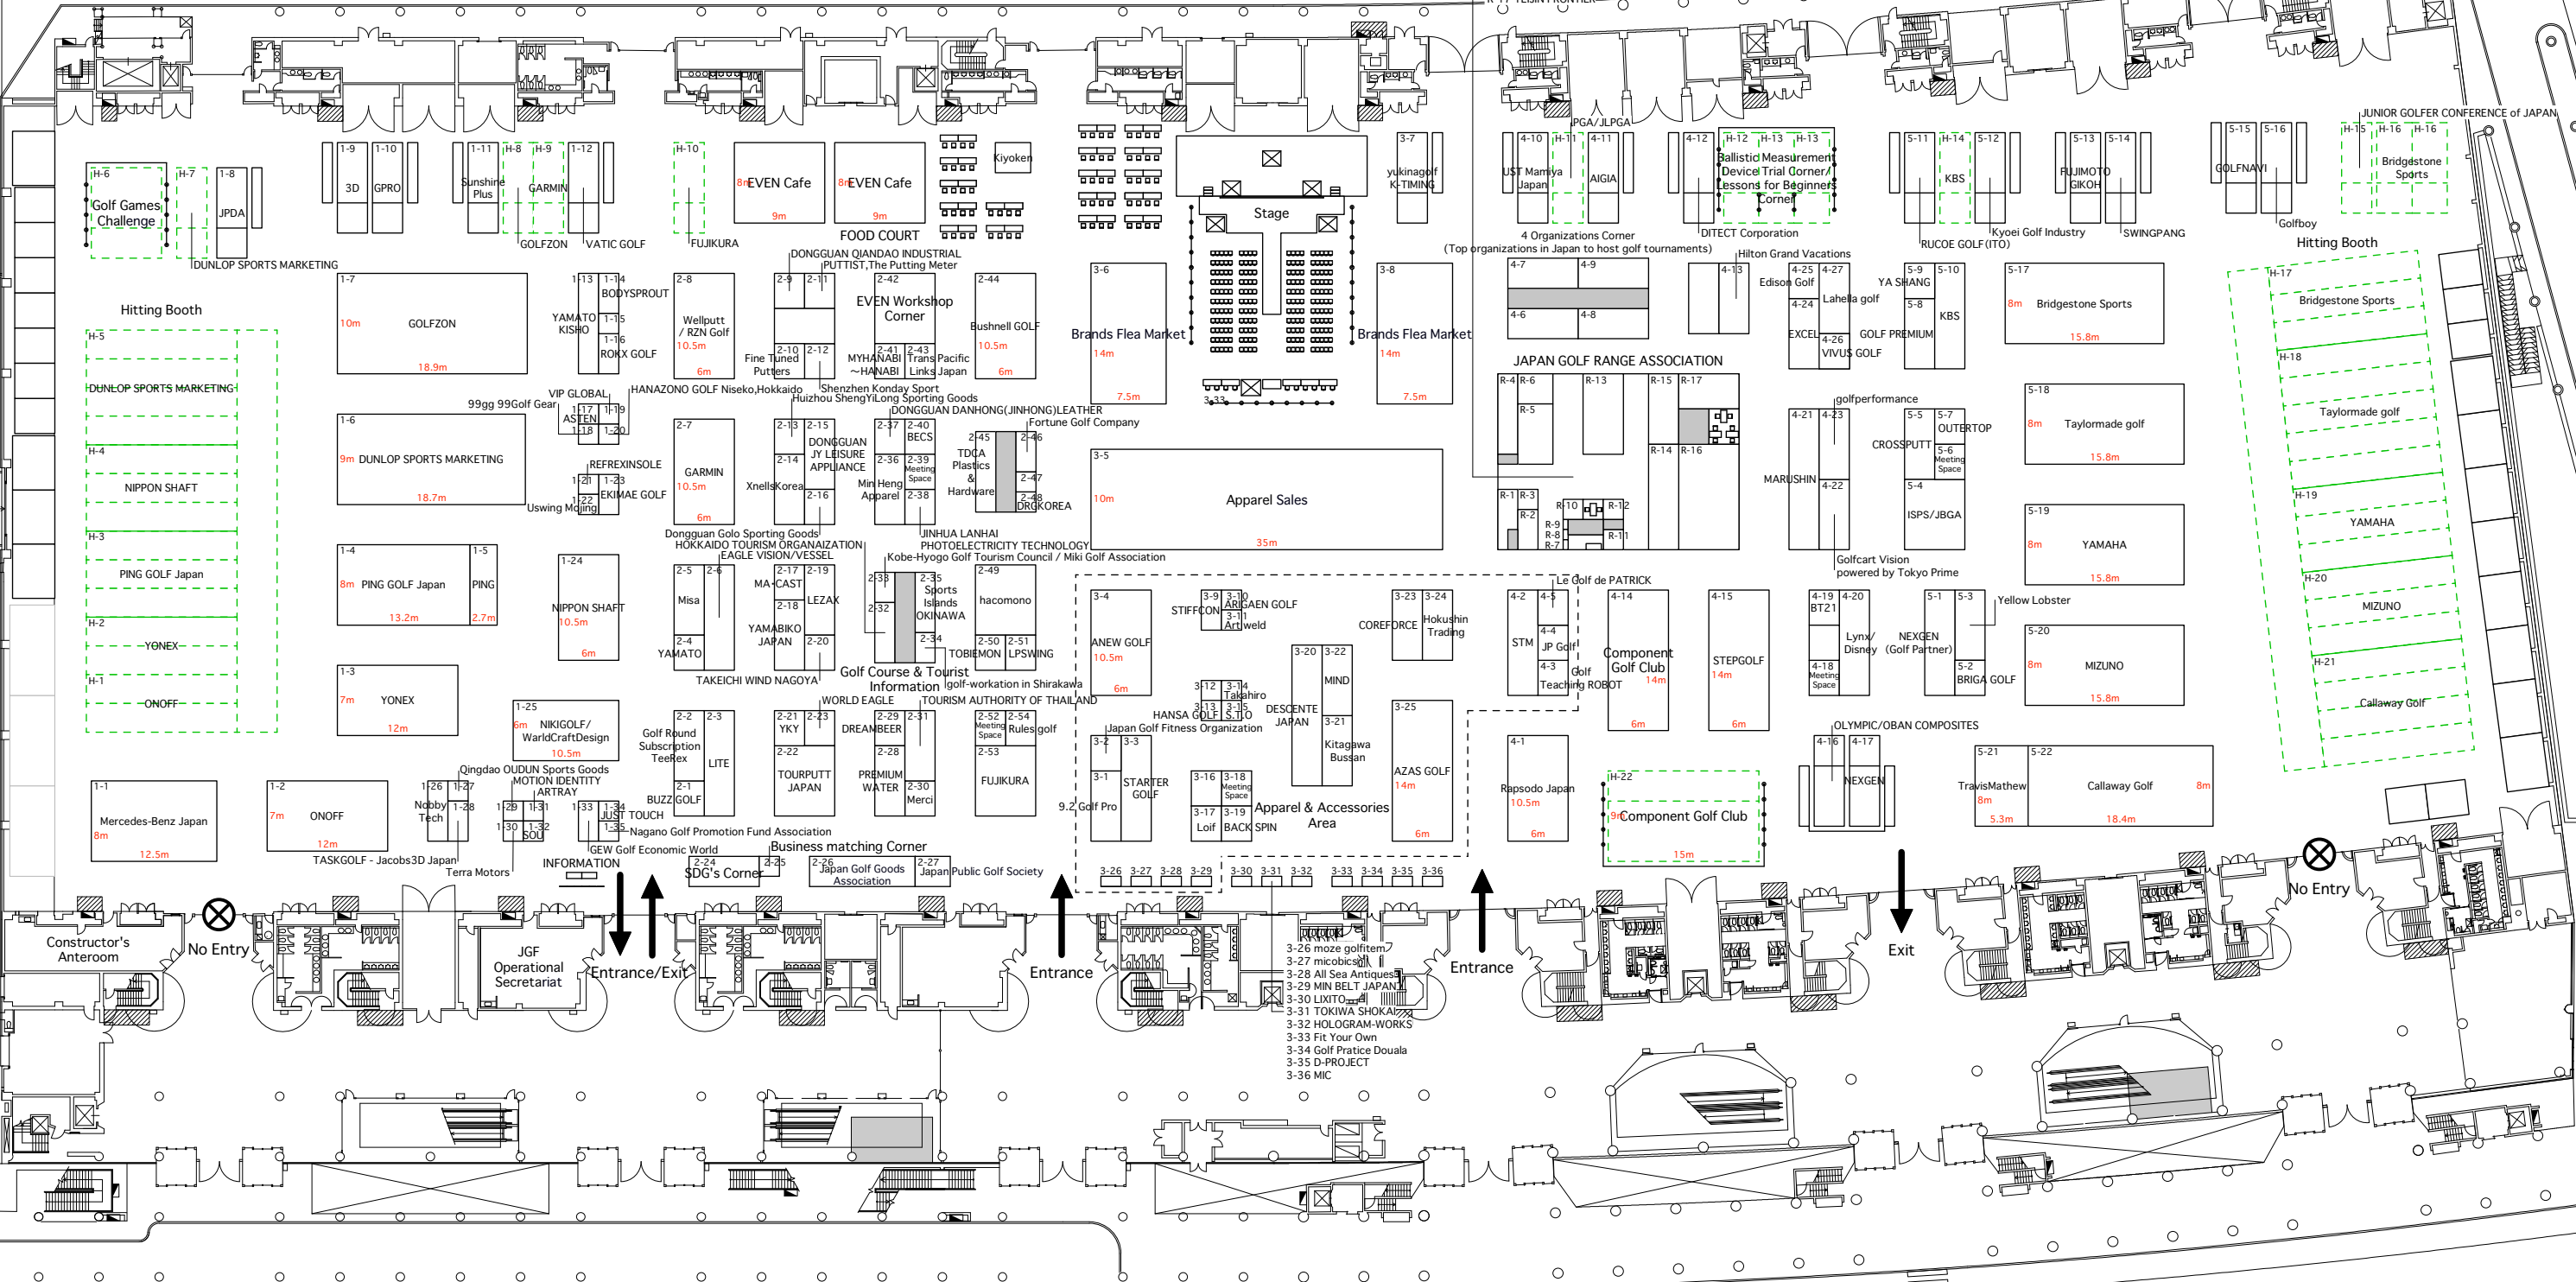

Please note that the flat layout is subject to change.

- JAPAN GOLF RANGE ASSOCIATION
- R-1 MDI-AMUSE.CO.JP
- R-2 Koto/RIJL
- R-3 GPRO/Xswing Golf
- R-4 MIST JAPAN
- R-5 Waim Sougoukikaku
- R-6 SPORTS MIND
- R-7 KUROSHIO KANKO KAIHATSU KUROSHIO COUNTRY CLUB
- R-8 D-style Inc (Secretary's ally / Keihin-Park.)
- R-9 SOUKI KOUGYOU
- R-10 IWASAKI ELECTRIC
- R-11 WOO-EAST
- R-12 RIVER SAKAWA-GC.JP
- R-13 KIWA Industrial
- R-14 Nippon C.A.D.
- R-15 ONIT
- R-16 CDI
- R-17 TELJIN FRONTIER

HALL D

HALL C

HALL B

HALL A

57th JAPAN GOLF FAIR 2023

PACIFICO YOKOHAMA Exhibition Hall

plan

2023/1/26

Scale=1:650